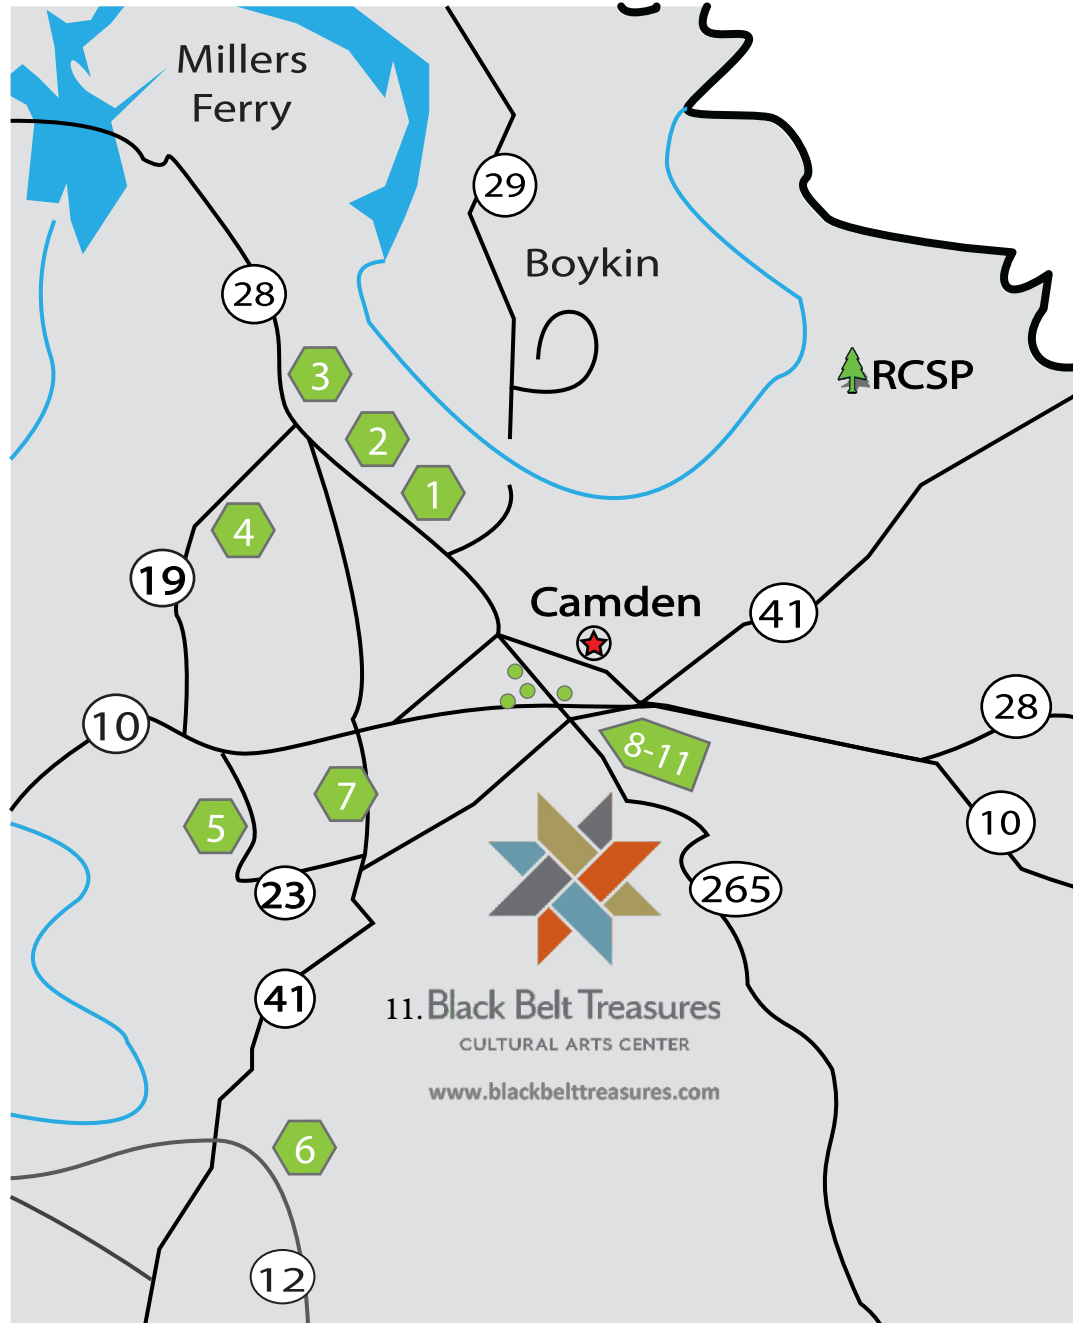

Homes of the River's Bend Tour

1. Gee's Bend Ferry Terminal

2. River Bluff House

2. Canton Bend Methodist Church

4. Yaupon

5. White Columns

6. Dry Fork Plantation

7. Liberty Hall

9. Dale Masonic Lodge

9. Dale Masonic Lodge

10. Wilcox Female Institute